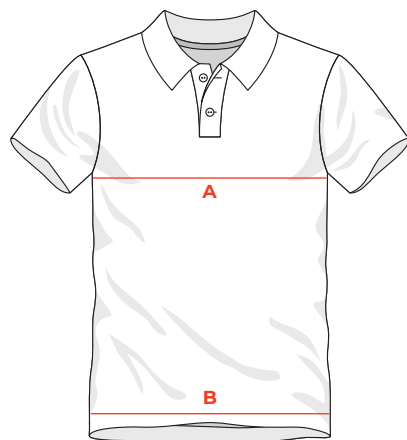

ENTRANTS SHIRT

MONARO NATIONALS 2022

Mens Entrants Shirt Size Guide

Tolerance +/- 1.0 cms

Measurements in cms	S	M	L	XL	2XL	3XL	4XL	5XL
A. Half Chest	53	56	58	61	65	69	73	77
B. Half Hem	52	55	57	60	64	68	72	76
C. Centre Back	70	73	75	78	82	86	89	93

Ladies Entrants Shirt Size Guide

Tolerance +/- 1.0 cm

Measurements in 1.0 cm	8	10	12	14	16	18	20	22	24
D. Half Chest	47.0	49.0	51.0	53.0	55.0	58.0	60.0	63.0	66.0
E. Half Hem	47.0	49.0	51.0	53.0	55.0	58.0	60.0	63.0	66.0
F. Centre Back	62.0	64.0	66.0	68.0	70.0	72.0	74.0	76.0	78.0