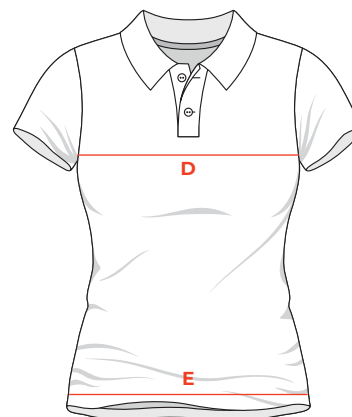

ENTRANTS SHIRT

MONARO NATIONALS 2022

Mens Entrants Shirt Size Guide

Tolerance +/- 1.0 cms

Measurements in cms	S	M	L	XL	2XL	3XL	4XL	5XL
A. Half Chest	53	56	58	61	65	69	73	77
B. Half Hem	52	55	57	60	64	68	72	76
C. Centre Back	70	73	75	78	82	86	89	93

Ladies Entrants Shirt Size Guide

Tolerance +/- 1.0 cm

Measurements in 1.0 cm	8	10	12	14	16	18	20	22	24
D. Half Chest	47.0	49.0	51.0	53.0	55.0	58.0	60.0	63.0	66.0
E. Half Hem	47.0	49.0	51.0	53.0	55.0	58.0	60.0	63.0	66.0
F. Centre Back	62.0	64.0	66.0	68.0	70.0	72.0	74.0	76.0	78.0