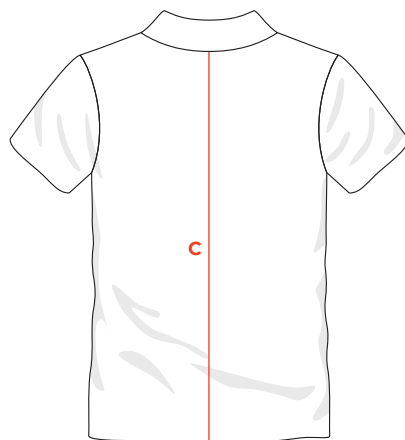

ENTRANTS SHIRT

MONARO NATIONALS 2022

Mens Entrants Shirt Size Guide

Tolerance +/- 1.0 cms

Measurements in cms	S	M	L	XL	2XL	3XL	4XL	5XL
A. Half Chest	53	56	58	61	65	69	73	77
B. Half Hem	52	55	57	60	64	68	72	76
C. Centre Back	70	73	75	78	82	86	89	93

Ladies Entrants Shirt Size Guide

Tolerance +/- 1.0 cm

Measurements in 1.0 cm	8	10	12	14	16	18	20	22	24
D. Half Chest	47.0	49.0	51.0	53.0	55.0	58.0	60.0	63.0	66.0
E. Half Hem	47.0	49.0	51.0	53.0	55.0	58.0	60.0	63.0	66.0
F. Centre Back	62.0	64.0	66.0	68.0	70.0	72.0	74.0	76.0	78.0