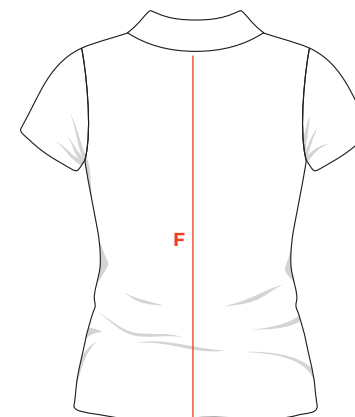

ENTRANTS SHIRT

MONARO NATIONALS 2022

Mens Entrants Shirt Size Guide

Tolerance +/- 1.0 cms

Measurements in cms	S	M	L	XL	2XL	3XL	4XL	5XL
A. Half Chest	53	56	58	61	65	69	73	77
B. Half Hem	52	55	57	60	64	68	72	76
C. Centre Back	70	73	75	78	82	86	89	93

Ladies Entrants Shirt Size Guide

Tolerance +/- 1.0 cm

Measurements in 1.0 cm	8	10	12	14	16	18	20	22	24
D. Half Chest	47.0	49.0	51.0	53.0	55.0	58.0	60.0	63.0	66.0
E. Half Hem	47.0	49.0	51.0	53.0	55.0	58.0	60.0	63.0	66.0
F. Centre Back	62.0	64.0	66.0	68.0	70.0	72.0	74.0	76.0	78.0